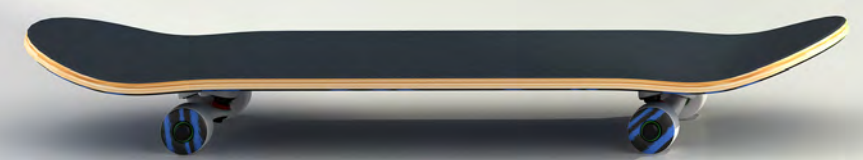

B SIDES
CATALOGUE NO.
01-25
D